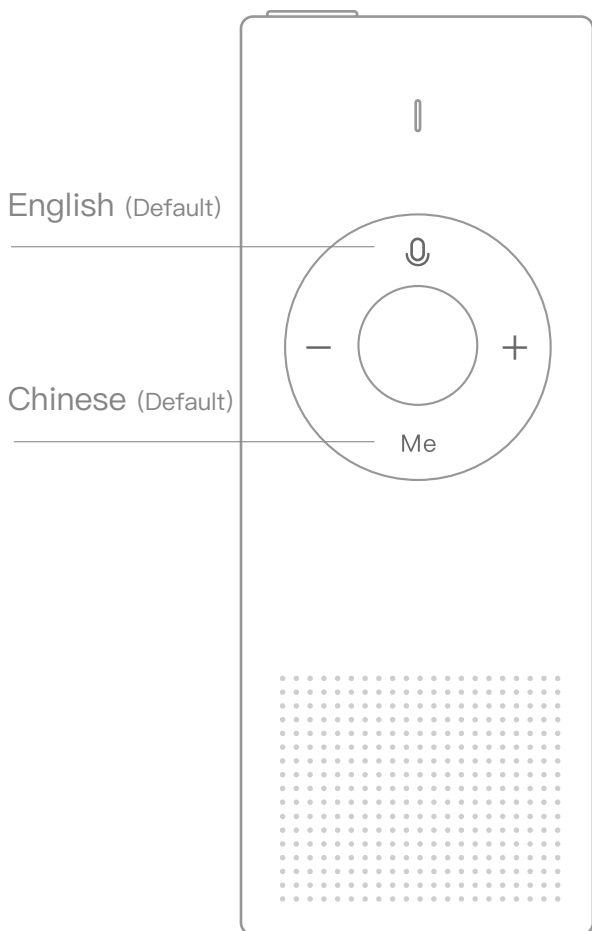

Step 2

Follow the instructions on the Phone interface to complete internet settings and pairing.

Hotspot connection tips:

Change Hotspot name to the following and Moyu will automatically connect to your phone hotspot.

Hotspot name: my0001cn

Hotspot password: my0001cn

How to Translate

Hold to Speak, Release to Translate

By default, Hold down [Me] key to speak Chinese, Hold down [🎤] key to speak English.

How to Set Translation Language