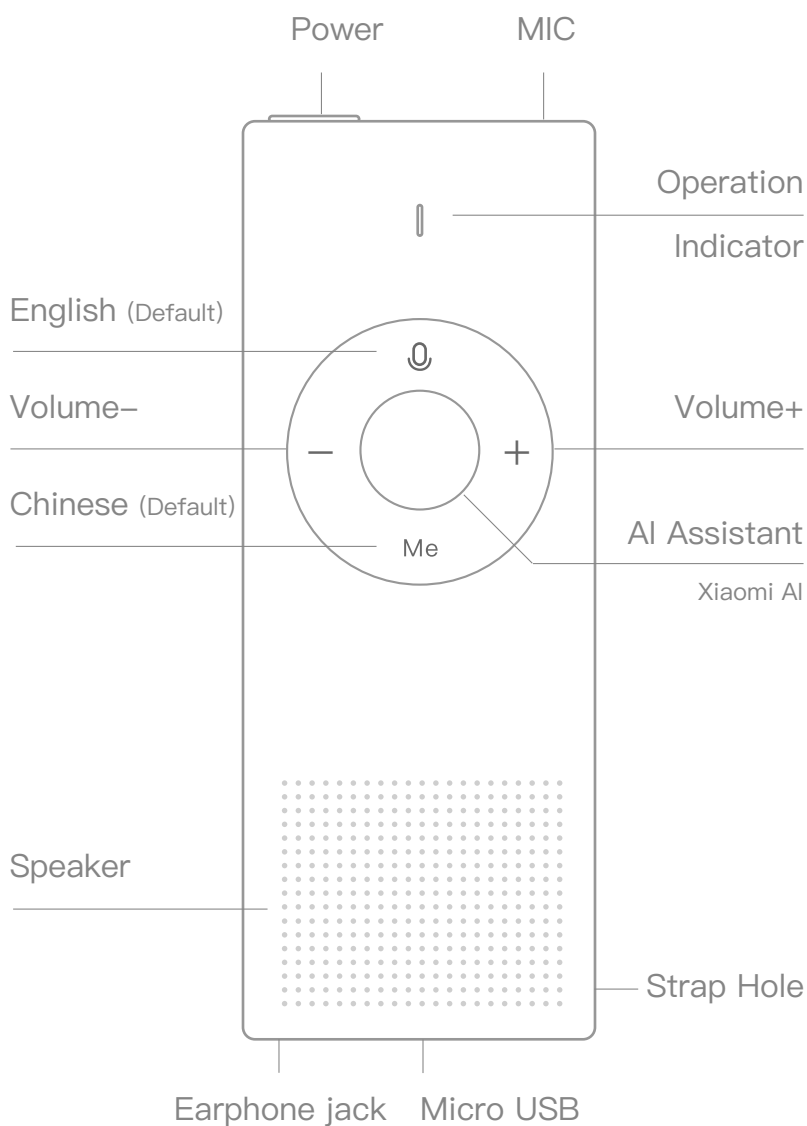

M 魔芋

Quick Guide

Parts and Controls

Internet Settings and Pairing

Step 1

Download Moyu  from the following stores:

Google Play

App Store

Step 2

Follow the instructions on the Phone interface to complete internet settings and pairing.

Hotspot connection tips:

Change Hotspot name to the following and Moyu will automatically connect to your phone hotspot.

Hotspot name: my0001cn

Hotspot password: my0001cn

How to Translate

Hold to Speak, Release to Translate

By default, Hold down [Me] key to speak Chinese, Hold down [🎤] key to speak English.

How to Set Translation Language